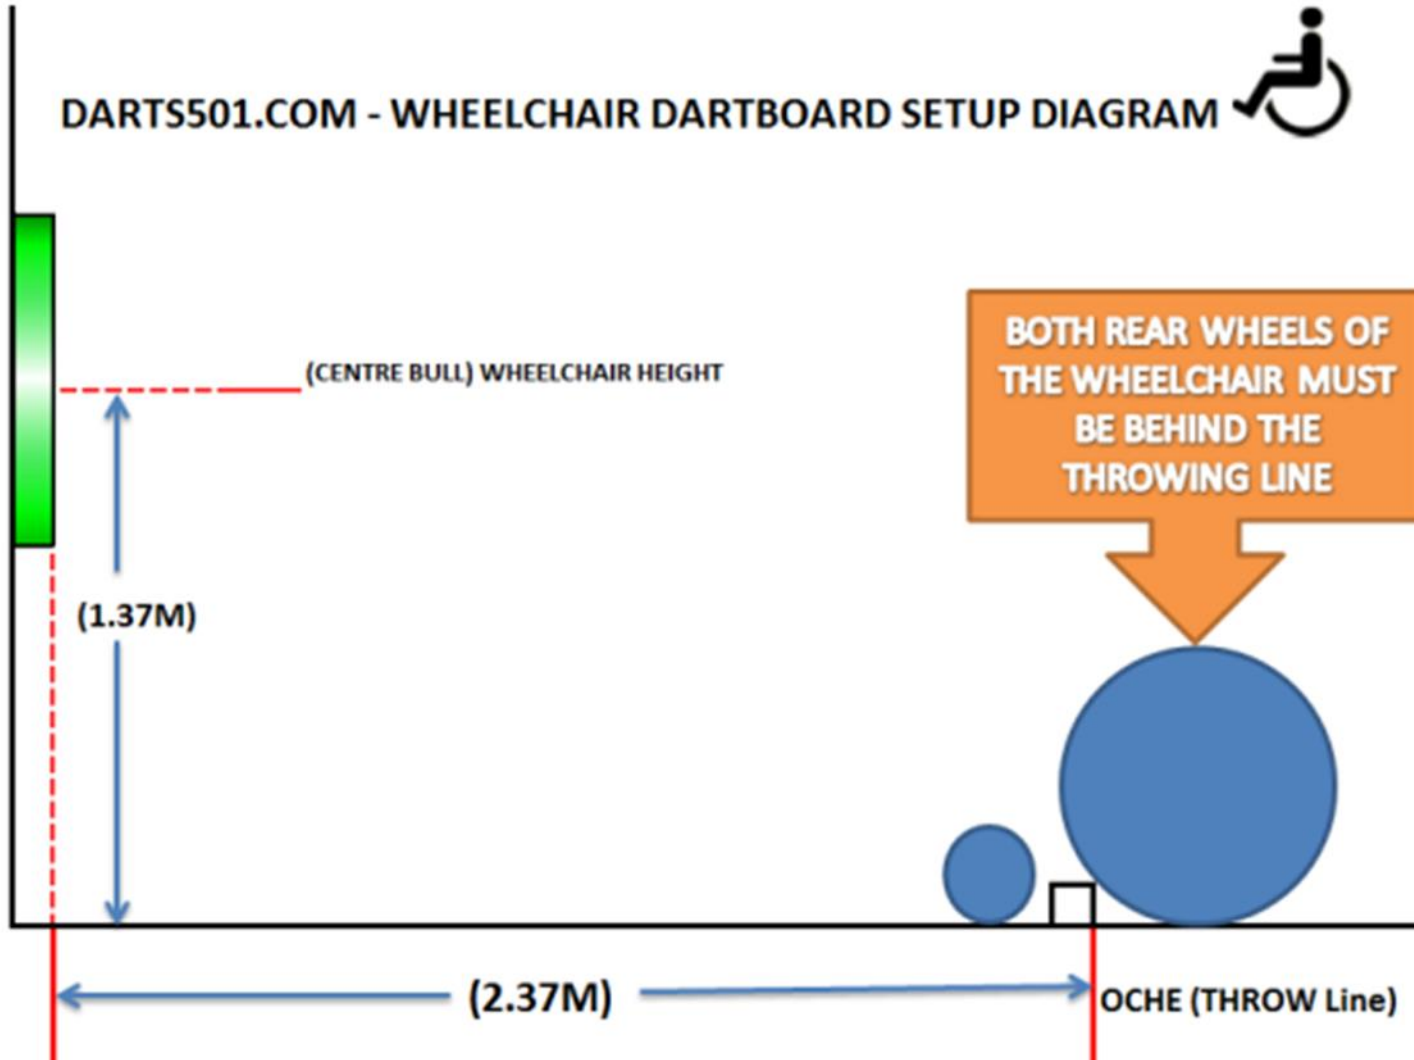

## DARTS501.COM - WHEELCHAIR DARTBOARD SETUP DIAGRAM

© 2015 Disability Darts Dartboard Setup. [www.Darts501.com](http://www.Darts501.com) Height to centre Bull 1.37m. Distance measured from the face of the board to the ground to the oche 2.37m. The triangle measurement from centre bull to the oche line is 2.74m