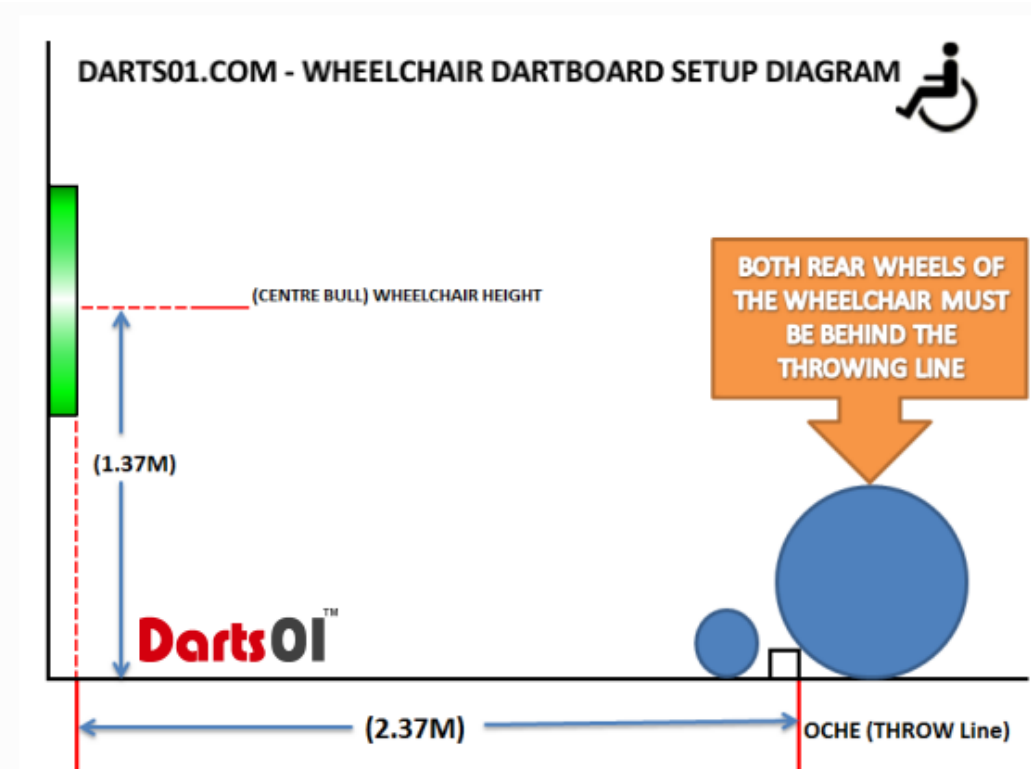

Dartboard Set-up for Able Bodied, Disabled Standing and Wheelchair User

Dartboard	Centre Bull to Ground	Ground Level to Oche	Centre Bull to Oche
Standard	5' 8" = 1.73m	7' 9 1/4" = 2.37m	9' 7 1/2" = 2.93m
Standard	4' 6" = 1.37m	7' 9 1/4" = 2.37m	9' 0" = 2.74m
Soft-tip	5' 8" = 1.73m	8' 0" = 2.44m	9' 9 3/4" = 2.99m
London Fives (Narrow Fives)*	5' 6" = 1.68m	9' 0" = 2.743m	10' 6" = 3.20m
Ipswich Fives (Wide Fives) TBC**	5' 8" = 1.73m	7' 9 1/4" = 2.37m	9' 7 1/2" = 2.93m
Manchester	5' 3" = 1.60m	7' 6" = 2.29m	9' 2" = 2.79m
Yorkshire	5' 6" = 1.68m	7' 2" = 2.18m	9' 0" = 2.74m
Lincolnshire (15" dia Dartboard)	5' 8" = 173 cm	7' 0" = 213.4 cm	9' 0" = 274 cm