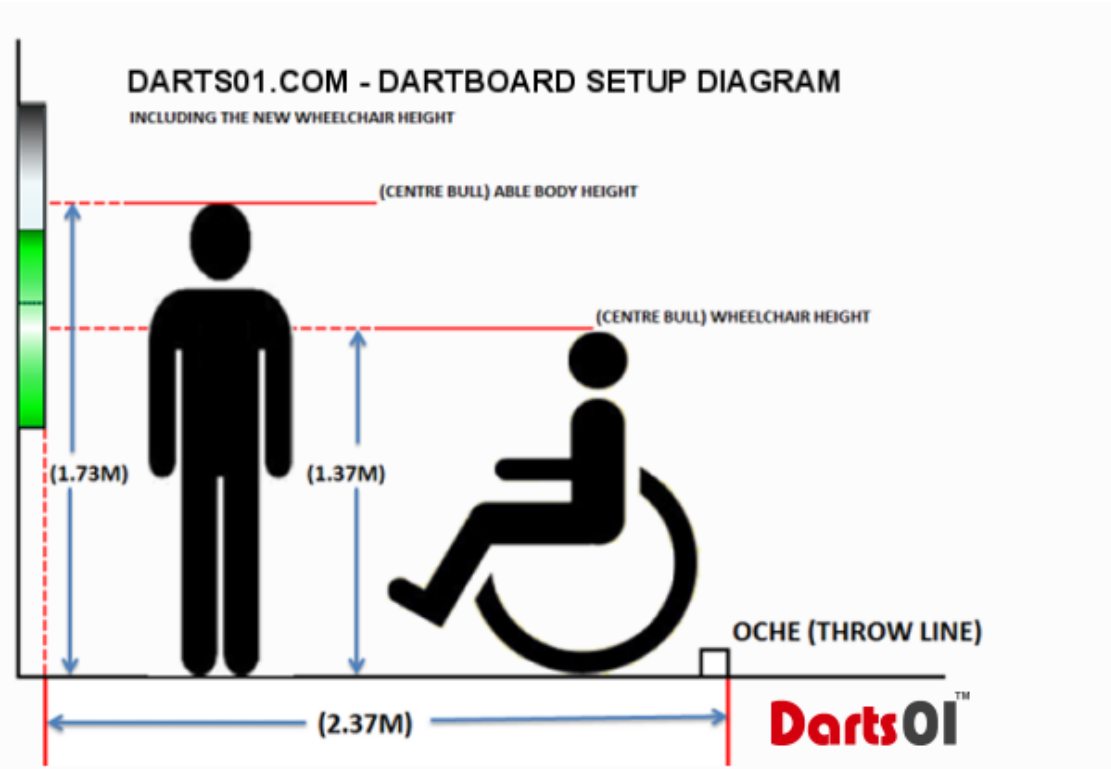

Dartboard Set-up for Able Bodied, Disabled Standing and Wheelchair User

Dartboard	Centre Bull to Ground	Ground Level to Oche	Centre Bull to Oche
Standard	5' 8" = 1.73m	7' 9 1/4" = 2.37m	9' 7 1/2" = 2.93m
Standard	4' 6" = 1.37m	7' 9 1/4" = 2.37m	9' 0" = 2.74m
Soft-tip	5' 8" = 1.73m	8' 0" = 2.44m	9' 9 3/4" = 2.99m
London Fives (Narrow Fives)*	5' 6" = 1.68m	9' 0" = 2.743m	10' 6" = 3.20m
Ipswich Fives (Wide Fives) TBC**	5' 8" = 1.73m	7' 9 1/4" = 2.37m	9' 7 1/2" = 2.93m
Manchester	5' 3" = 1.60m	7' 6" = 2.29m	9' 2" = 2.79m
Yorkshire	5' 6" = 1.68m	7' 2" = 2.18m	9' 0" = 2.74m
Lincolnshire (15" dia Dartboard)	5' 8" = 173 cm	7' 0" = 213.4 cm	9' 0" = 274 cm